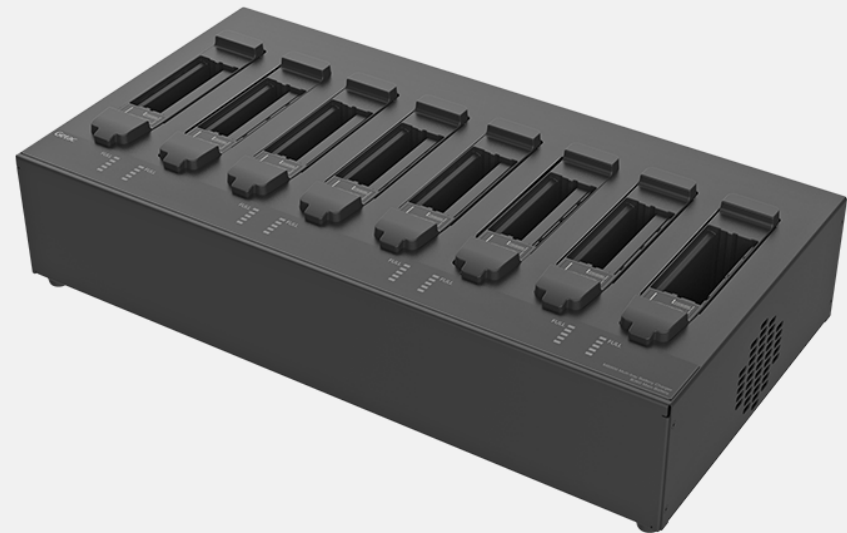

Product Information

Dimensions : L 405 x W 330 x D 100mm
Weight : 1.335kg
Main Material : Nylon, air mesh fabric

SKU ID

GMBCX7

B360 EXTERNAL DUAL BAY BATTERY CHARGER

Features & Benefits

Getac B360 External Dual-Bay Charger is designed to charge up to 2 B360 batteries at the same time. It provides you the benefit of charging and storing the 2 batteries together when there are limited space and power sockets. The two bays have two channels, each with their own LED power indicators. The integrated five-light LED power indicators display the charge of each battery.

Product Information

AC Input : 100V~240V
 DC Output : 17.4V, 4A Max.
 Number of charge bays : 2 bays
 Dimensions : L 160 x W 180 x H 72.5mm
 Weight : 1.2kg
 Compatible with both B360 (GBM4X5) and B360Pro (GBM6X5) system battery.

B360 MULTI BAY BATTERY CHARGER

Features & Benefits

This 8-bay battery charger is designed with 8 charging bays for charging multiple battery packs simultaneously, providing an efficient charging solution for different situations. It provides users with an efficient charging solution. The integrated five-light LED power indicators display the charge of each battery.

GCECIS (IN Power Cord)

B360 PRO SPARE MAIN BATTERY

Features & Benefits

Getac B360 Pro Spare Main Battery is designed to provide the main power source for your device when the AC adapter is not connected. Designed with an integrated LED power indicator and status check button, allow the user to identify the battery capacity status at the push of a button.